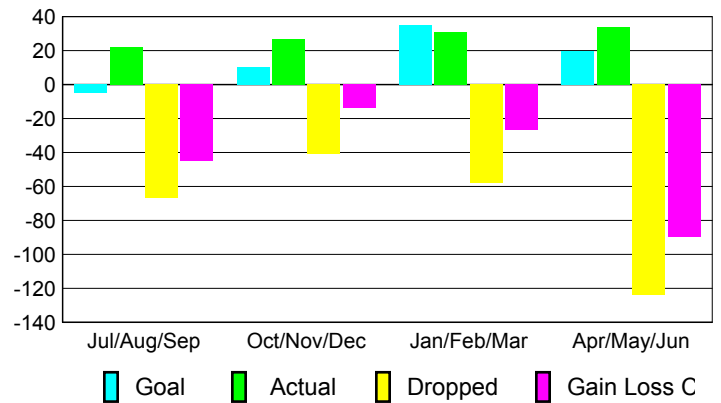

Membership Results 2009-2010

Goal, New, Dropped, Gain/Loss