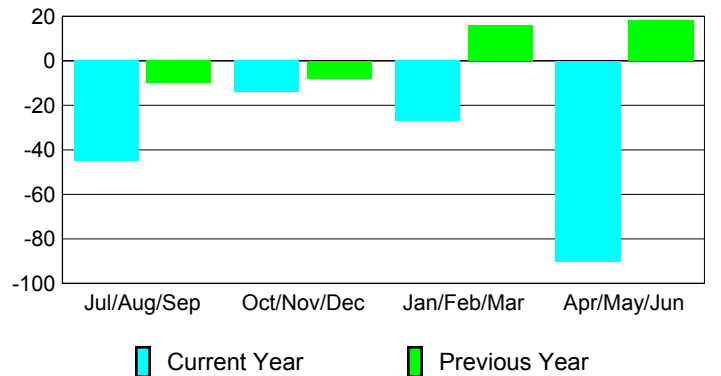

Comparison of Membership Gain/Loss

Current Year Compared to the Previous Year