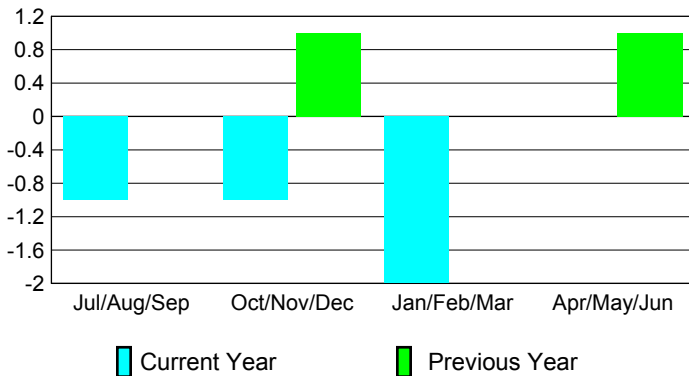

2009-2010 GMT Quarterly Report for District (or Undistricted) **District 117 A**

GMT: **Federico STEINHAUS**

Location: **GREECE**

GMT CA: **4**

CLUBS

Club Results
2009-2010

Clubs
2008-2009

Month	New Club Goal	Actual New Clubs	Actual Dropped Clubs	Gain/Loss of Clubs	Gain/Loss of Clubs
Jul/Aug/Sep	0	0	-1	-1	0
Oct/Nov/Dec	0	0	-1	-1	1
Jan/Feb/Mar	1	0	-2	-2	0
Apr/May/June	1	0	0	0	1
Totals	2	0	-4	-4	2

Club Results 2009-2010

Goal, New, Dropped, Gain/Loss

Comparison of Club Gain/Loss

Current Year Compared to the Previous Year

YTD Status Quo Clubs 2009-2010

Status Quo Clubs Compared to Status Quo Members

MEMBERSHIP