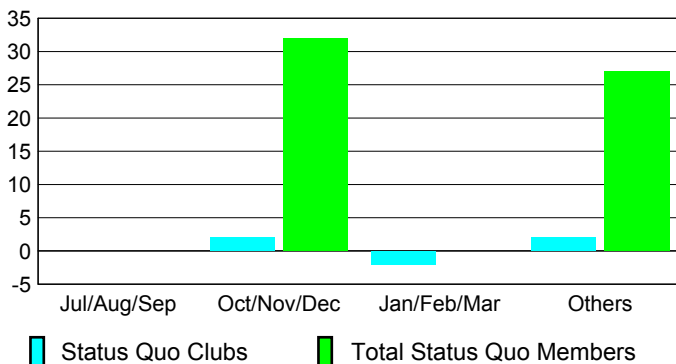

Club Results 2009-2010

Goal, New, Dropped, Gain/Loss

Comparison of Club Gain/Loss

Current Year Compared to the Previous Year

YTD Status Quo Clubs 2009-2010

Status Quo Clubs Compared to Status Quo Members

MEMBERSHIP

Membership Results
2009-2010

Membership
2008-2009

Month	Net Memb Goal	Actual New Memb	Actual Dropped Memb	Gain/Loss of Memb	Gain/Loss of Memb
Jul/Aug/Sep	-5	22	-67	-45	-10
Oct/Nov/Dec	10	27	-41	-14	-8
Jan/Feb/Mar	35	31	-58	-27	16
Apr/May/June	20	34	-124	-90	18
Totals	60	114	-290	-176	16