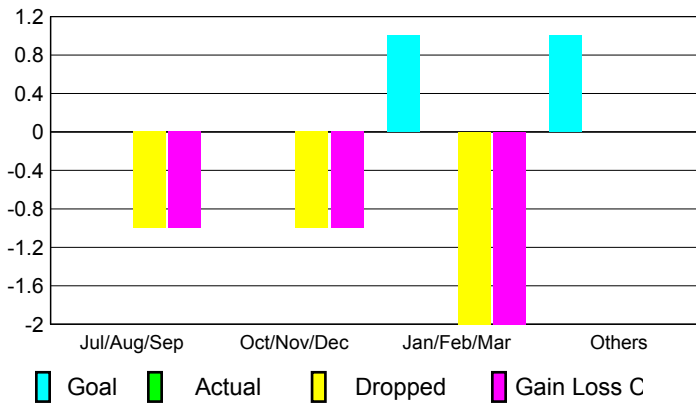

2009-2010 GMT Quarterly Report for District (or Undistricted) **District 117 A**

GMT: **Federico STEINHAUS**

Location: **GREECE**

GMT CA: **4**

CLUBS

Club Results
2009-2010

Clubs
2008-2009

Month	New Club Goal	Actual New Clubs	Actual Dropped Clubs	Gain/Loss of Clubs	Gain/Loss of Clubs
Jul/Aug/Sep	0	0	-1	-1	0
Oct/Nov/Dec	0	0	-1	-1	1
Jan/Feb/Mar	1	0	-2	-2	0
Apr/May/June	1	0	0	0	1
Totals	2	0	-4	-4	2

Club Results 2009-2010

Goal, New, Dropped, Gain/Loss

Comparison of Club Gain/Loss

Current Year Compared to the Previous Year

YTD Status Quo Clubs 2009-2010

Status Quo Clubs Compared to Status Quo Members

MEMBERSHIP

Membership Results
2009-2010

Membership
2008-2009

Month	Net Memb Goal	Actual New Memb	Actual Dropped Memb	Gain/Loss of Memb	Gain/Loss of Memb
Jul/Aug/Sep	-5	22	-67	-45	-10
Oct/Nov/Dec	10	27	-41	-14	-8
Jan/Feb/Mar	35	31	-58	-27	16
Apr/May/June	20	34	-124	-90	18
Totals	60	114	-290	-176	16